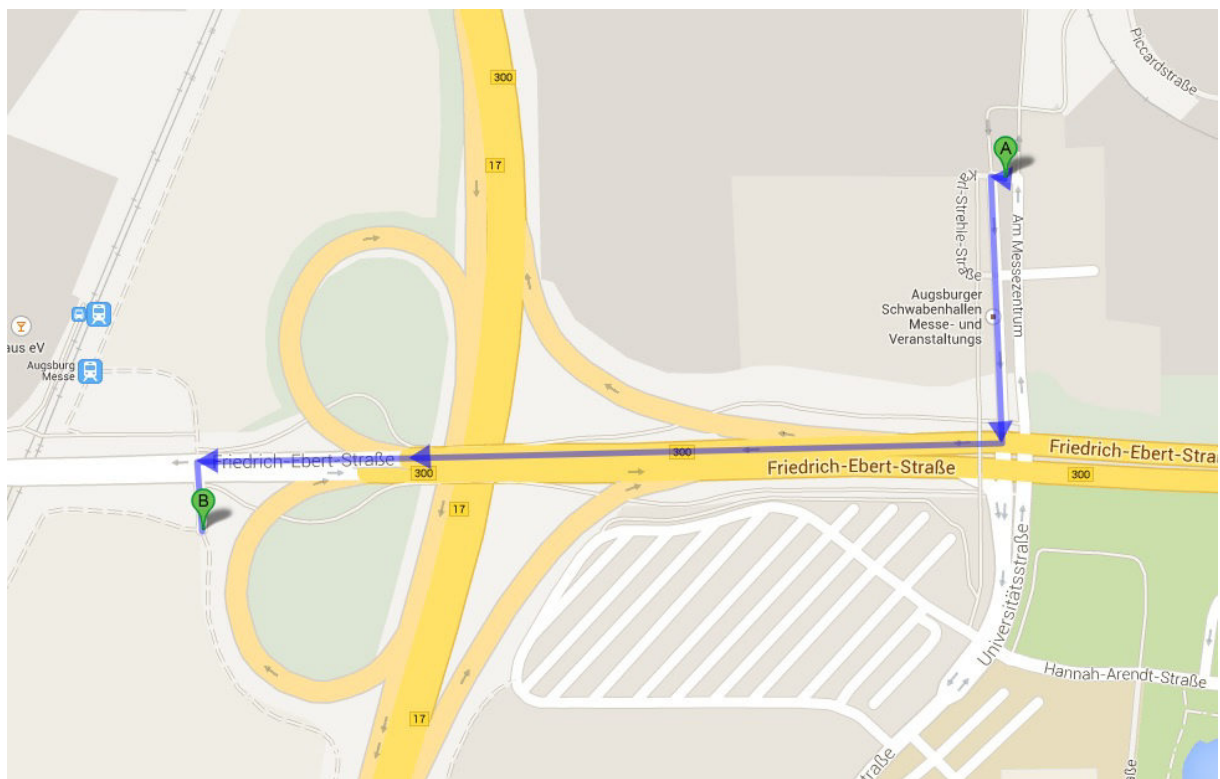

Car-Trailer and Truck Parking Space for Exhibitors

Leave area and turn right to Friedrich-Ebert-Straße (Direction Göggingen).

Ahead of rapid train overcrossing on the left there is a driveway marked „LKW Stellplatz“.

Distance: 850m

messe **augsburg**